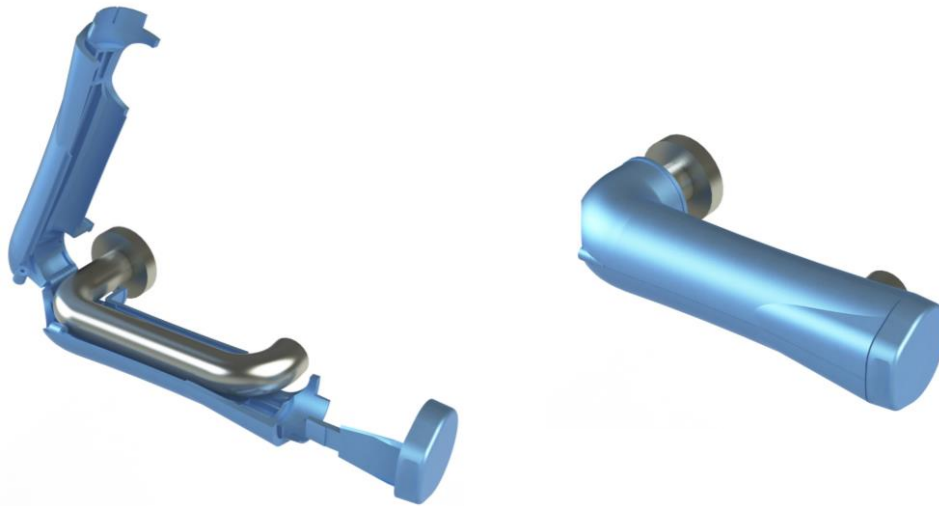

Purehold LEVER Handle Cover

A self-cleaning, antibacterial door handle cover, specifically designed for lever handles.

Using silver technology, the coating combats pathogens deposited onto the surface by users and then works continuously, 24/7. Aimed at reducing cross-contamination from one user to the next, the Purehold LEVER is easily installed onto lever handles by simply "snapping" into place in under 30 seconds. It's perfect for all lever handle doors!

Benefits

- Proven in the lab to kill 99.9%¹ of bacteria, using silver technology embedded into handle surface (independently tested to ISO 22196).
- Proven in the field to be 96.4%² cleaner than standard door handles (independently tested).
- Simply clipped over existing lever door handles, the Purehold LEVER can be fitted in less than 30 seconds and requires no tools or experience.
- No chemicals or poisons – simply harmless silver ions.
- Can help improve hygiene and reduce costly staff sickness & disruption - The annual cost of a handle is less than the cost of even a single days' basic salary at the Minimum Wage Rate.
- Shelf life of 6 months, with timestrip indicator to prompt replacement when needed.
- Extremely robust and sturdy, with no maintenance required.
- Stylish look to complement your existing door handles.
- Available in blue or black.

How it Works

It's as simple as 1,2,3:

1. Microbes are deposited onto the door handle by users.
2. Silver ions (Ag) penetrate the cell membrane of the microbe.
3. The ions suffocate the microbe and attack its DNA to prevent reproduction.

Field Trials:

- 3 door locations selected (Male toilet, female toilet and busy canteen)
- Stainless steel door handles provided benchmark
- 2 swabs taken from each door handle trialled
- 3 separate field trials undertaken
- Purehold Antibacterial coating showed to be 96.4% (on average) cleaner than stainless steel