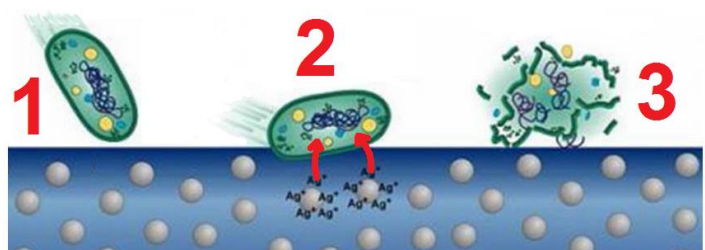

Purehold LEVER Handle Cover

A self-cleaning, antibacterial door handle cover, specifically designed for lever handles.

Using silver technology, the coating combats pathogens deposited onto the surface by users and then works continuously, 24/7. Aimed at reducing cross-contamination from one user to the next, the Purehold LEVER is easily installed onto lever handles by simply "snapping" into place in under 30 seconds. It's perfect for all lever handle doors!

Benefits

- Proven in the lab to kill 99.9%¹ of bacteria, using silver technology embedded into handle surface (independently tested to ISO 22196).
- Proven in the field to be 96.4%² cleaner than standard door handles (independently tested).
- Simply clipped over existing lever door handles, the Purehold LEVER can be fitted in less than 30 seconds and requires no tools or experience.
- No chemicals or poisons – simply harmless silver ions.
- Can help improve hygiene and reduce costly staff sickness & disruption - The annual cost of a handle is less than the cost of even a single days' basic salary at the Minimum Wage Rate.
- Shelf life of 6 months, with timestrip indicator to prompt replacement when needed.
- Extremely robust and sturdy, with no maintenance required.
- Stylish look to complement your existing door handles.
- Available in blue or black.

How it Works

It's as simple as 1,2,3:

1. Microbes are deposited onto the door handle by users.
2. Silver ions (Ag) penetrate the cell membrane of the microbe.
3. The ions suffocate the microbe and attack its DNA to prevent reproduction.