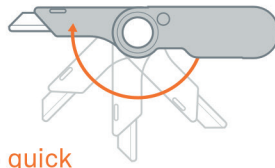

Folding Utility Knife

WITH SLICE® CERAMIC BLADE

#10562

Ships in counter display shown here.
Each display holds six individual tool packages.

quick
release lock

 durable metal handle includes belt clip for convenience

blade change button

comfortable finger loop for safe & controlled cuts

 finger friendly®

#10526

includes 1 Slice® ceramic blade

 easy, no-tool blade change

longer-lasting Slice® safety blades

never rust