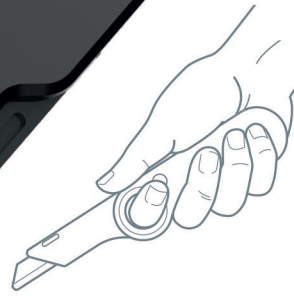

Folding Utility Knife

WITH SLICE® CERAMIC BLADE

#10562

Ships in counter display shown here.
Each display holds six individual tool packages.

quick
release lock

 durable metal handle includes belt clip for convenience

blade change button

comfortable finger loop for safe & controlled cuts

 finger friendly®

#10526

includes 1 Slice® ceramic blade

 easy, no-tool blade change

longer-lasting Slice® safety blades

never rust