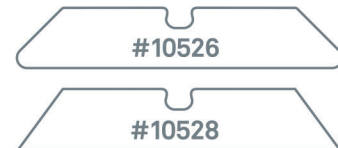

Compatibility

Slice® folding utility knives are designed to work exclusively with Slice safety blades for optimal safety and function.