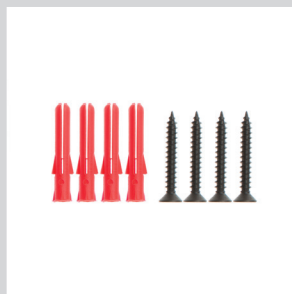

Dorgard™ Fire Door Retainer

What you actually get in the box

Dorgard Retainer

Fitting Template

Floor Fixing Plate

Floor Fixing Plate

C-Cell Batteries

Floor Fixing Plugs & Screws