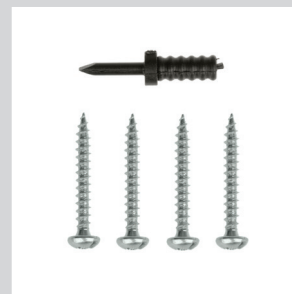

Dorgard™ Fire Door Retainer

What you actually get in the box

Dorgard Retainer

Fitting Template

Floor Fixing Plate

Floor Fixing Plate

C-Cell Batteries

Floor Fixing Plugs & Screws